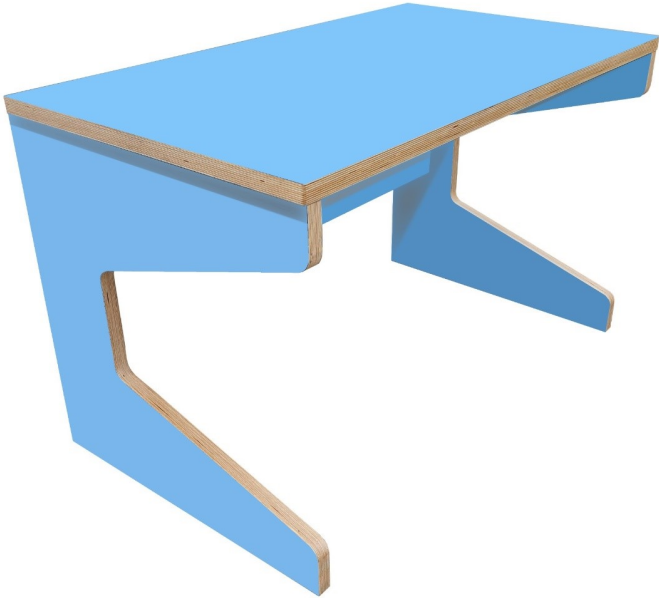

 **MADE IN
BRITAIN**

TF211 C Desk (No Fix)

THIRSK TABLES

 **MADE IN
BRITAIN**

TF211 C Desk (No Fix)

THIRSK TABLES

Product Code	Top Size (L x W)	Height (H)	MRP
C Desk	1800mm x 900mm	750mm	Please contact us
C Desk	1600mm x 800mm	750mm	Please contact us
C Desk	1400mm x 700mm	750mm	Please contact us
C Desk	1200mm x 700mm	750mm	Please contact us
C Desk	1200mm x 600mm	750mm	Please contact us
C Desk	1000mm x 600mm	750mm	Please contact us

Prices exclude VAT and delivery (normally £70 to your warehouse).

Other sizes , materials and colours available on request.

Material: 30mm Birch Ply with plain colour laminate face or Natural 30mm Birch Ply (no laminate). No Fix assembly (no bolts, screws or tools required).